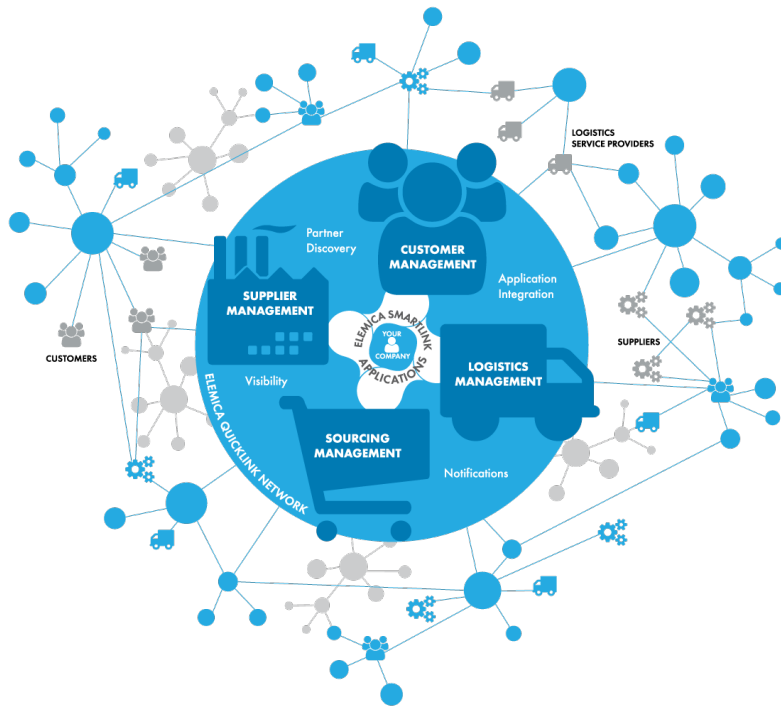

Solutions Across the Entire Supply Chain