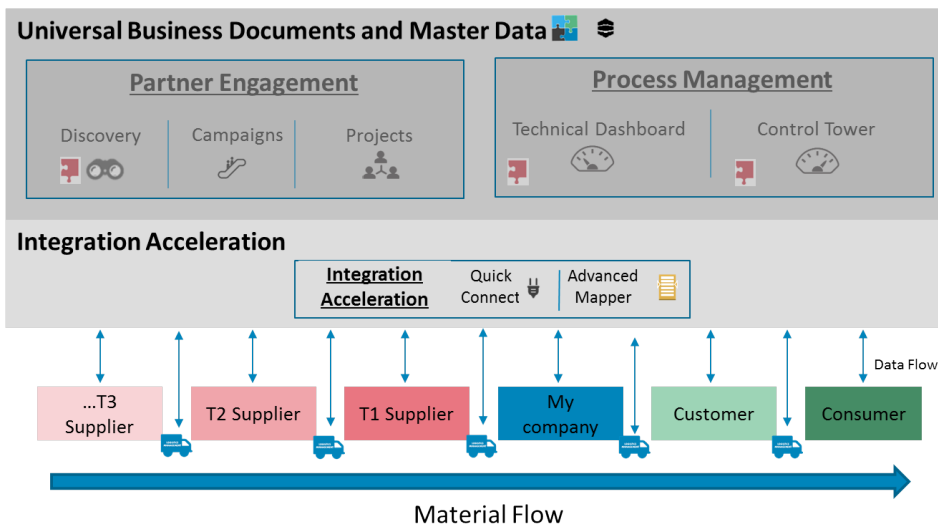

INTEGRATION ACCELERATOR

Elemica QuickLink Network Solution

What if your business could communicate with any trading partner regardless of their language?

Elemica's Integration Accelerator allows you to connect and communicate effectively with nearly any trading partner in a truly agnostic way. This powerful capability allows you to overcome a wide range of technological barriers to integration across your trading partners - large or small. Conducting commerce, securely and reliably, with a critical mass of customers, suppliers, and logistics service providers gives you a real competitive advantage.

Elemica's QuickLink Network is the secure, reliable communication backbone for your extended supply chain.

Benefits

- Data validation and multi-message business rules
- Process-friendly data structures
- Fewer data maps and standards to maintain
- Single data communication connection and format

Key Capabilities

- Secure, standardized ERP connections
- Optimum programming flexibility
- Minimal impact to trading partners
- Highly configurable

Elemica's QuickLink Network is a 'Come As You Are' platform. Utilizing leading edge technology and resources, Elemica automates the translation and transport of your data in order to on-board partners quickly and accurately.

As the leading Supply Chain Operating Network for the global process industries, our customers create and operate high performance supply chains with solutions at the heart of their business. Elemica drives bottom line business results by promoting reduced cost of operations, faster process execution, automation of key business processes, removal of transactional barriers, and seamless information flow between business partners. We transform supply chains by replacing manual and complex approaches with automated and reliable ones.